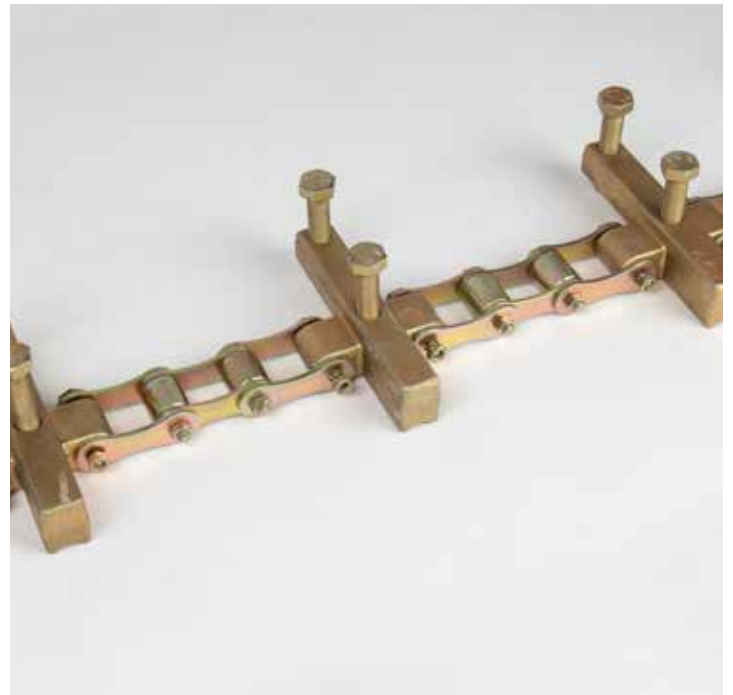

Single chain clamp

Clamping ranges: 203,2 - 1.524 mm (8 - 60")

- Max. Wall thickness: 12,7 mm
- The chain can be adapted to the respective pipe dimension by removing the chain links and alignment levers

Part No.	Description	Range OD Inch	Range OD mm	Number jack-bars	Weight kg
RG350040	Single chain clamp	8 - 10	203 - 254	5	8,3
RG350041		8 - 12	203 - 304	6	9,5
RG350042		8 - 16	203 - 406	7	10,6
RG350043		8 - 20	203 - 508	9	13,0
RG350044		8 - 24	203 - 609	11	15,3
RG350045		8 - 28	203 - 711	13	17,7
RG350046		8 - 32	203 - 812	14	18,8
RG350047		8 - 36	203 - 914	16	21,2
RG350048		8 - 40	203 - 1.016	18	23,5
RG350049		8 - 44	203 - 1.117	19	24,7
RG350050		8 - 48	203 - 1.219	21	27,0
RG350051		8 - 52	203 - 1.320	23	29,4
RG350052		8 - 56	203 - 1.422	25	31,7
RG350053	8 - 60	203 - 1.524	26	32,9	

Accessories

for single chain clamp

- Individual solutions through modular individual parts

Part No.	Description	Weight kg
RG350068	Swivel for single chain	2,2
RG350069	Single jack-bar	0,8
RG350070	2-link chain	0,2
RG350071	3-link chain	0,3
RG350072	2-link chain with jack-bar	2,5
RG350073	3-link chain with jack-bar	1,2

3-link chain with jack-bar
(177 mm length)

2-link chain with jack-bar
(137 mm length)

Swivel

2-link chain

3-link chain